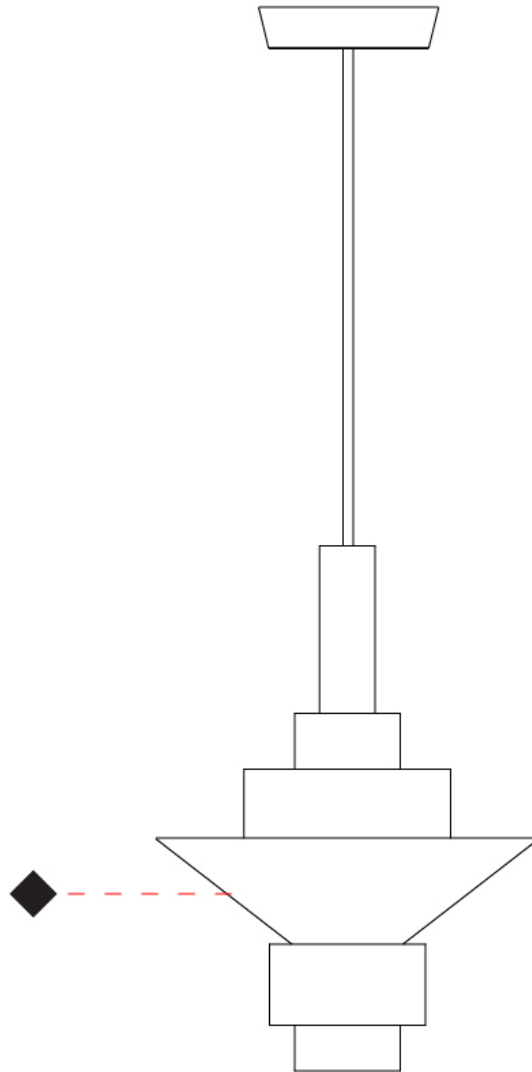

REFLECTIONS SUSPENSION

D51049-

PROJECT

TYPE

SPECIFIER

QUANTITY

DATE

D