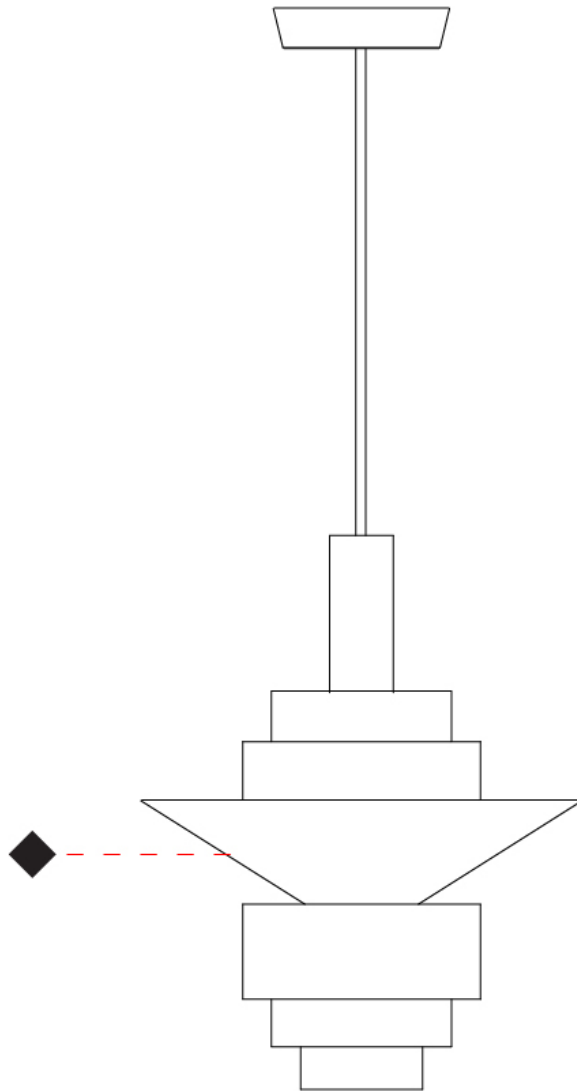

REFLECTIONS SUSPENSION

D51050-

PROJECT _____

TYPE _____

SPECIFIER _____

QUANTITY _____

DATE _____