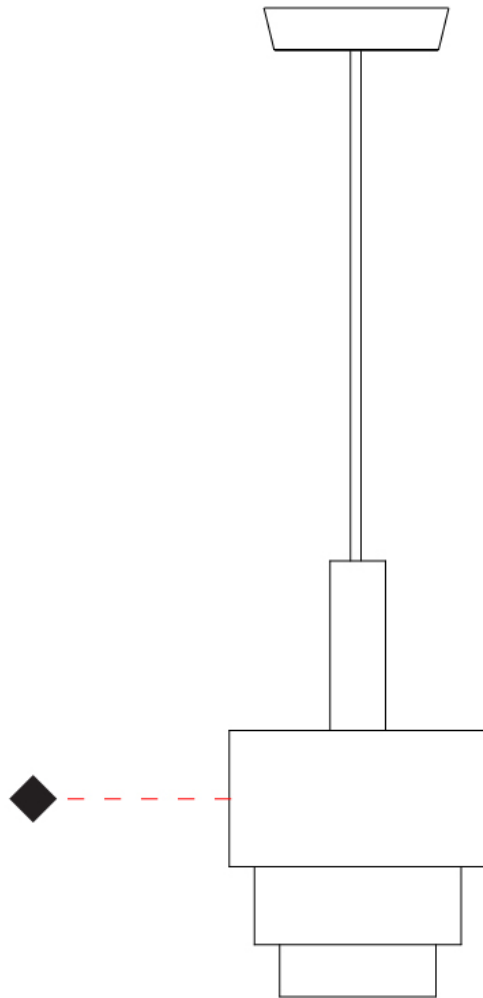

D51048-

PROJECT

TYPE

SPECIFIER

QUANTITY

DATE